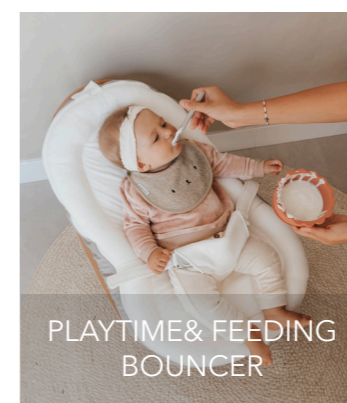

Music Toy Knitted Tulips
752

Cuddle Toy
Tulips Pink
748

Stroller String Toys
Tulips Pink
745

Baby Bouncer

Co-sleeper, Reducer, Small Chair

From birth to relaxing after school

An innovative solution that combines several functions in one product, thus reducing its impact on the environment.