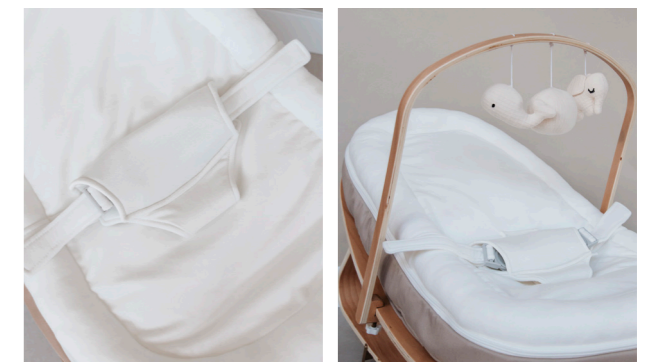

Nude 04

Size: 80 x 45 cm

- Cushion with adjustable safety belt and an interchangeable second cover without belt
- Fibre exterior of natural, breathable bamboo
- Filling made of microspheres of recycled polyester
- Wooden frame with blocks to fix the rocking chair
- Available separately wooden arch with toys made of natural bamboo fibre
- Max. 15kg