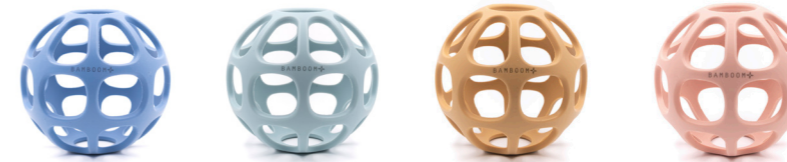

Light Blue 06

Pink 07

Chewing Ball - CAB0027F