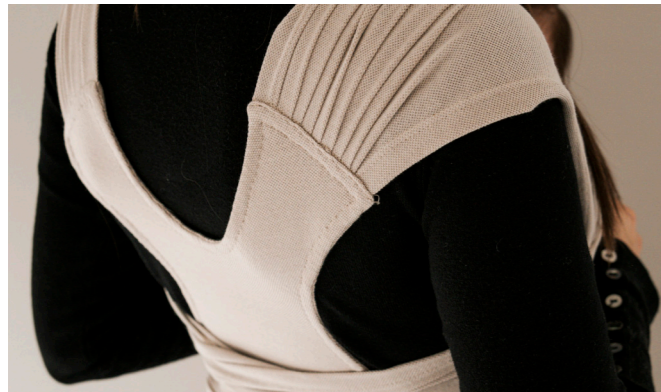

COMFORT, PRACTICALITY AND SAFETY

Sling

Sling Easy - 715

Birch Sand 419

Brazilian Sand 319

Beige 11

Grey 05

- Easy to wear, quick to adjust
- Comfortable and customisable: easily adjusted to any size with the help of rings
- Ergonomic, breathable backrest for maximum comfort
- Ensures an ergonomic position for baby, who in contact with parents will feel safe and secure
- Hands free for the parent
- Weight: Min. 3,5 kg - Max 15 Kg