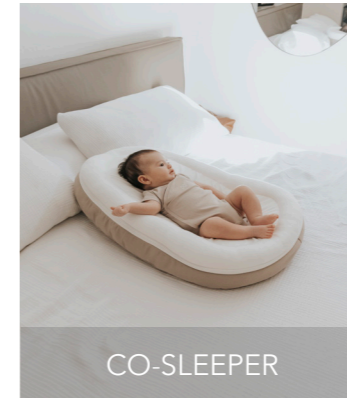

Music Toy Knitted Tulips
752

Cuddle Toy
Tulips Pink
748

Stroller String Toys
Tulips Pink
745

Baby Bouncer

Co-sleeper, Reducer, Small Chair

From birth to relaxing after school

An innovative solution that combines several functions in one product, thus reducing its impact on the environment.