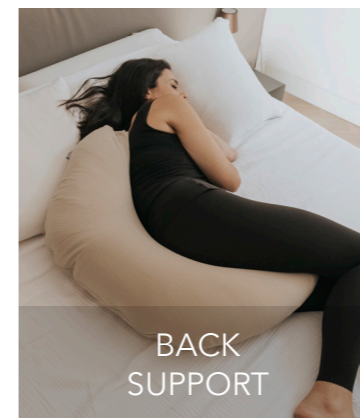

FRONT SUPPORT

BACK
SUPPORT