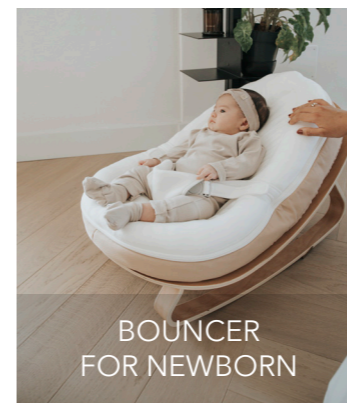

Music Toy Knitted Tulips
752

Cuddle Toy
Tulips Pink
748

Stroller String Toys
Tulips Pink
745

Baby Bouncer

Co-sleeper, Reducer, Small Chair

From birth to relaxing after school

An innovative solution that combines several functions in one product, thus reducing its impact on the environment.