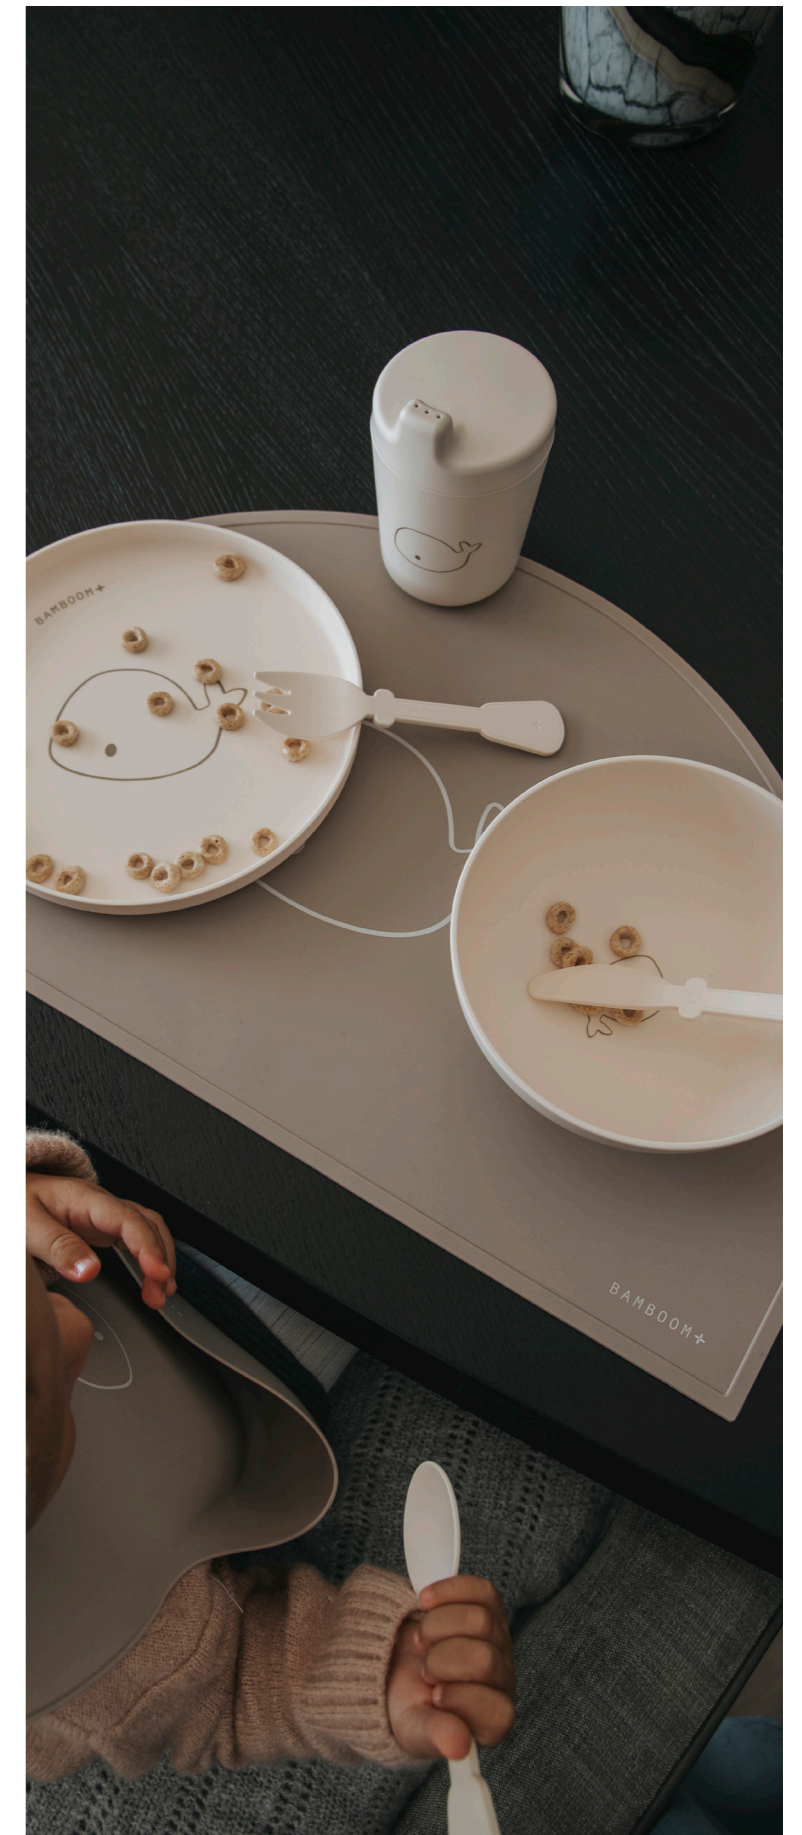

Dinner Set

SILICONE PLACEMAT

CCF8240

Size: 47x30

- Easy to clean
- Non-toxic and BPA-free material
- Slip-resistant